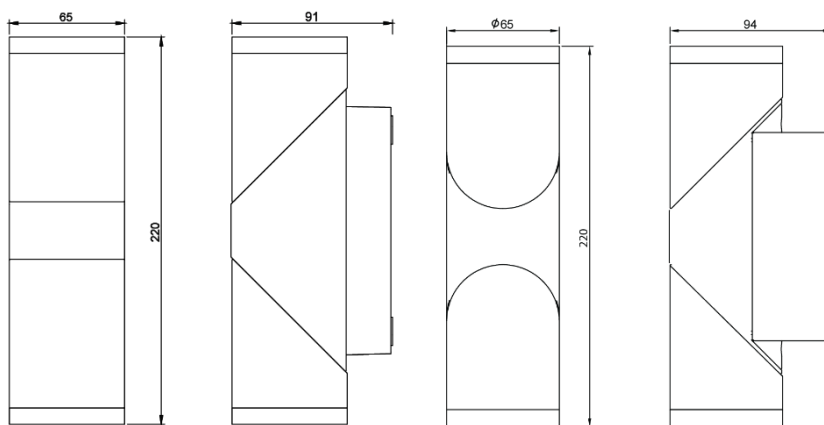

Data Sheet

OSCILLA Adjustable Up/Down Light

CAT NO. LSQ103KBL, LRD103KBL

A brand of legrand®

LSQ103KBL

LRD103KBL

Cat. No.	LSQ103KBL	LRD103KBL
Description	OSCILLA Square Adjustable Up/Down Light	OSCILLA Cylindrical Adjustable Up/Down Light
Supply Voltage	230-240V a.c 50Hz	
Lumen	750lm	700lm
Efficacy	55 lm/W	53 lm/W
CCT	3000K	
Input Power	13W	
Power Factor	0.9	
Colour Rendering Index (CRI)	80+	
Beam Angle	100°	
Head Rotation	300°	
Lifespan	30,000h @ 25°C	
IP Rating	IP54	
Dimming	N/A	
Warranty	3 Year	

Data Sheet

OSCILLA Adjustable Up/Down Light

CAT NO. LSQ103KBL, LRD103KBL

A brand of **legrand**

Product Dimensions

LSQ103KBL

LRD103KBL

- Ideal to illuminate pillars and entrance
- IP54 Rated
- 3 Year Warranty

Single product		
Cat No.	Barcode	Dimensions (L X W X H)
LSQ103KBL	9321001491453	100 X 75 X 230mm
LRD103KBL	9321001491477	

Outer Box (10 units)			
Cat No.	Barcode	Dimensions (L X W X H)	Weight
LSQ103KBL	9321001491460	400 X 215 X 250mm	11.4kgs
LRD103KBL	9321001491484		